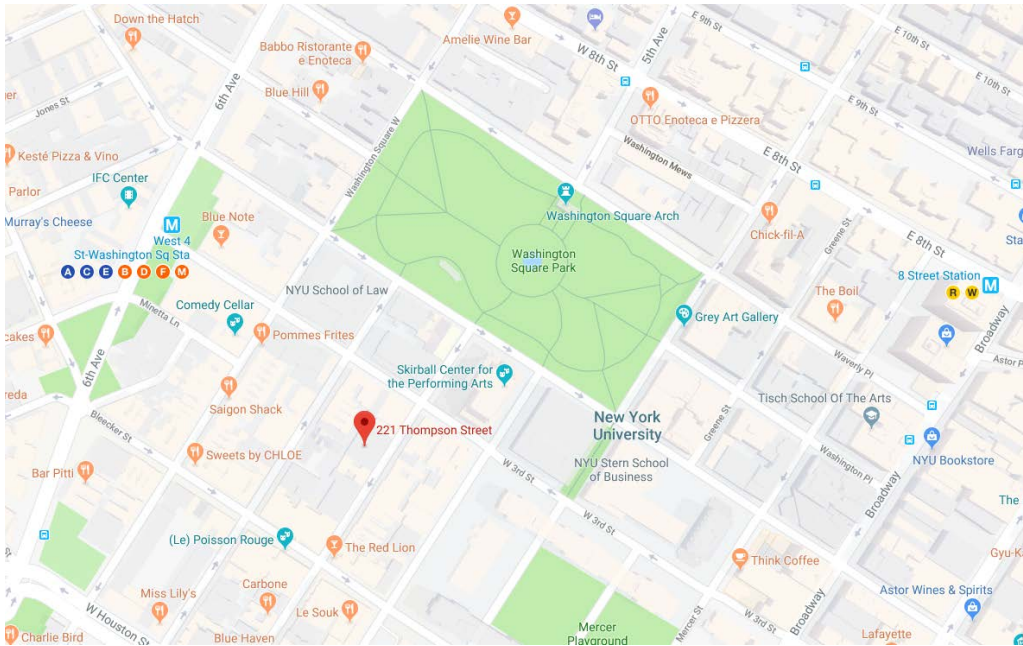

Local Parking Garages

All of the following local parking garages are within walking distance from the Law School.

1. Thompson Street Garage
221 Thompson St.

2. Minetta Garage
122 W 3rd St #1

3. Laguardia NYU Village Garage
3 Washington Square Village, New York, NY 10012