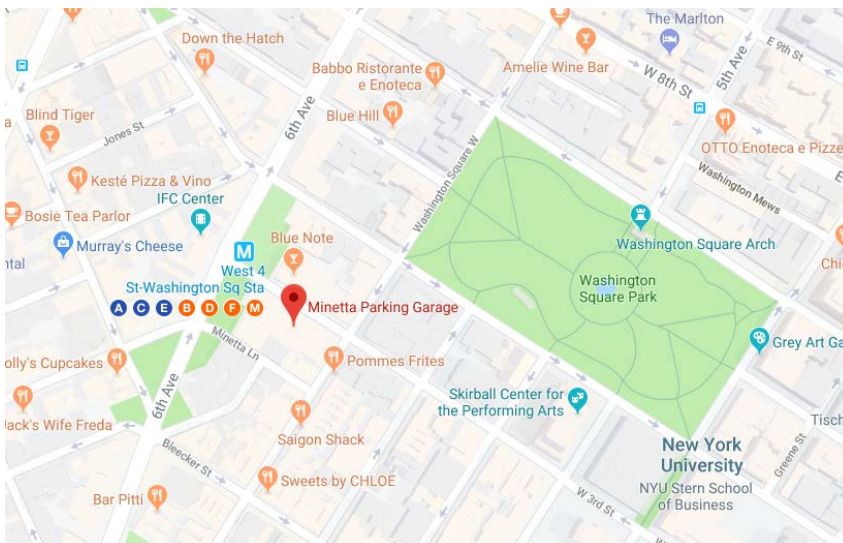

Local Parking Garages

All of the following local parking garages are within walking distance from the Law School.

1. Thompson Street Garage
221 Thompson St.

2. Minetta Garage
122 W 3rd St #1

3. Laguardia NYU Village Garage
3 Washington Square Village, New York, NY 10012